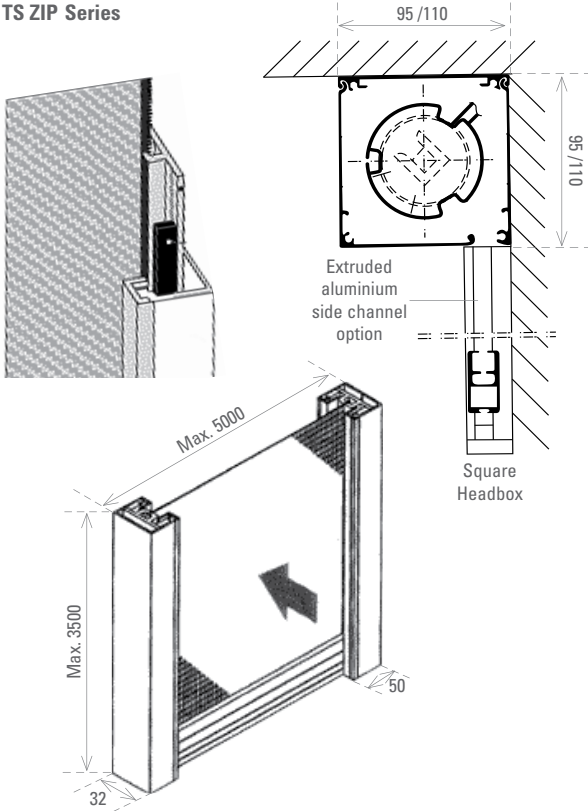

SOLARO TS95/110/ZIP EXTERNAL BLIND SPECIFICATIONS

Please note illustrations are not to scale. All measurements are in millimetres. Please contact your Tecnic representative for additional information.

TS ZIP Series

SIZES

WIDTH	Max. 5000mm / Min. 700mm
DROP	Max. 8000mm / Min. 300mm
COVERAGE	Max. Area 15 SqM

TOP ROLLER

MATERIAL	Extruded aluminium with additional webbing
DIAMETER	65mm - 80mm
WALL THICKNESS	3.5 mm

HEAD BOX

MATERIAL	3 piece powder coated extruded aluminium
DIMENSION	Overall Height: 95-110mm, Overall Depth: 95-110mm

BASE BAR

MATERIAL	Powder coated extruded aluminium with end caps
SIZE	40mm diameter or 35mm x 18mm rectangle profile

SIDE CHANNEL

MATERIAL	Powder coated extruded aluminium
SIZE	20mm wide x 126mm depth

FABRIC OPTIONS

SUNSCREEN MESH	High tenacity polyester core yarn sunscreen - Soltis 86 (15% openness) 92/93 (5% openness) ranges
----------------	---