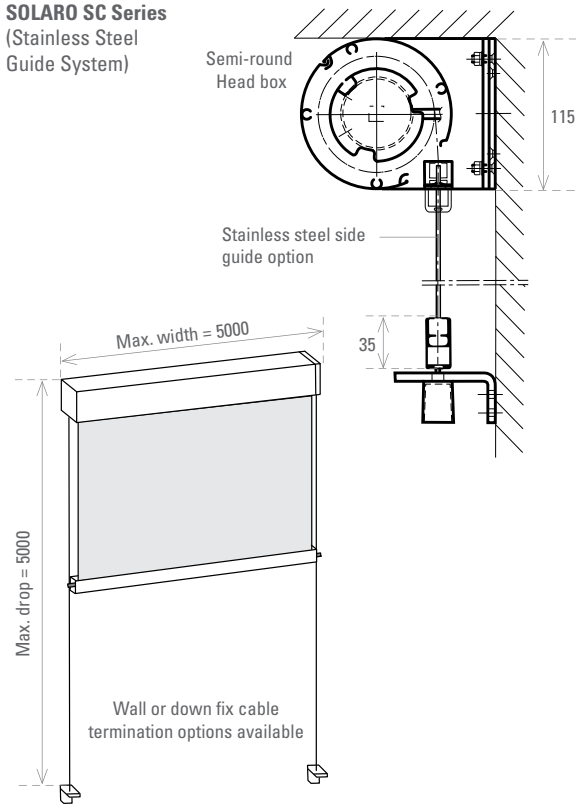

SOLARO SC Series (Stainless Steel Guide System)

SOLARO EXTERNAL BLIND BENEFITS

- ☒ Somfy Tubular Motors and Control Equipment are optional.
- ☒ Somfy Sun, Wind, Heat, and Timer controls are easily intergrated.
- ☒ All relevant technical data and wiring diagrams are available on request.
- ☒ Headbox sizes are determined by width and drop requirements.

SIZES

WIDTH	Max. 5000mm / Min. 700mm
DROP	Max. 8000mm / Min. 300mm
COVERAGE	Max. Area 15 SqM

TOP ROLLER

MATERIAL	Extruded aluminium with additional webbing
DIAMETER	65mm - 80mm
WALL THICKNESS	3.5 mm

HEAD BOX

MATERIAL	3 piece powder coated extruded aluminium
DIMENSION	Overall Height: 95-110mm, Overall Depth: 95-110mm

BASE BAR

MATERIAL	Powder coated extruded aluminium with end caps
SIZE	40mm diameter or 35mm x 18mm rectangle profile

CONTROL OPTIONS

CRANK OPERATION	Cast aluminium, 5.1 ratio, Gear 130X with extruded aluminium crank mechanism
ELECTRIC MOTOR	Tubular motor mounted internally within top roller. Aluminium case complete with built-in limit switches. Extensive range of control options available

FIXING METHOD

SQUARE HEADBOX	Top or face fix through headbox
SEMI-ROUND HEADBOX	Top or face fix at each end of system

SIDE GUIDE

MATERIAL	3 or 5mm diameter 316 stainless steel cable with seafast turnbuckle

SIDE CHANNEL

MATERIAL	Powder coated extruded aluminium
SIZE	20mm wide x 126mm depth

FABRIC OPTIONS

SUNSCREEN MESH	High tenacity polyester core yarn sunscreen - Soltis 86 (15% openness) 92/93 (5% openness) ranges

COLOUR OPTIONS

OR ANY DULUX POWDER COAT COLOUR

White/RAL 9016	Natural Anodised	Light Grey/RAL 7038	Grey Brown/RAL 8019

P 1300 832 642
E action@tecnic.com.au

3 / 87 Reserve Rd
Artarmon NSW 2064