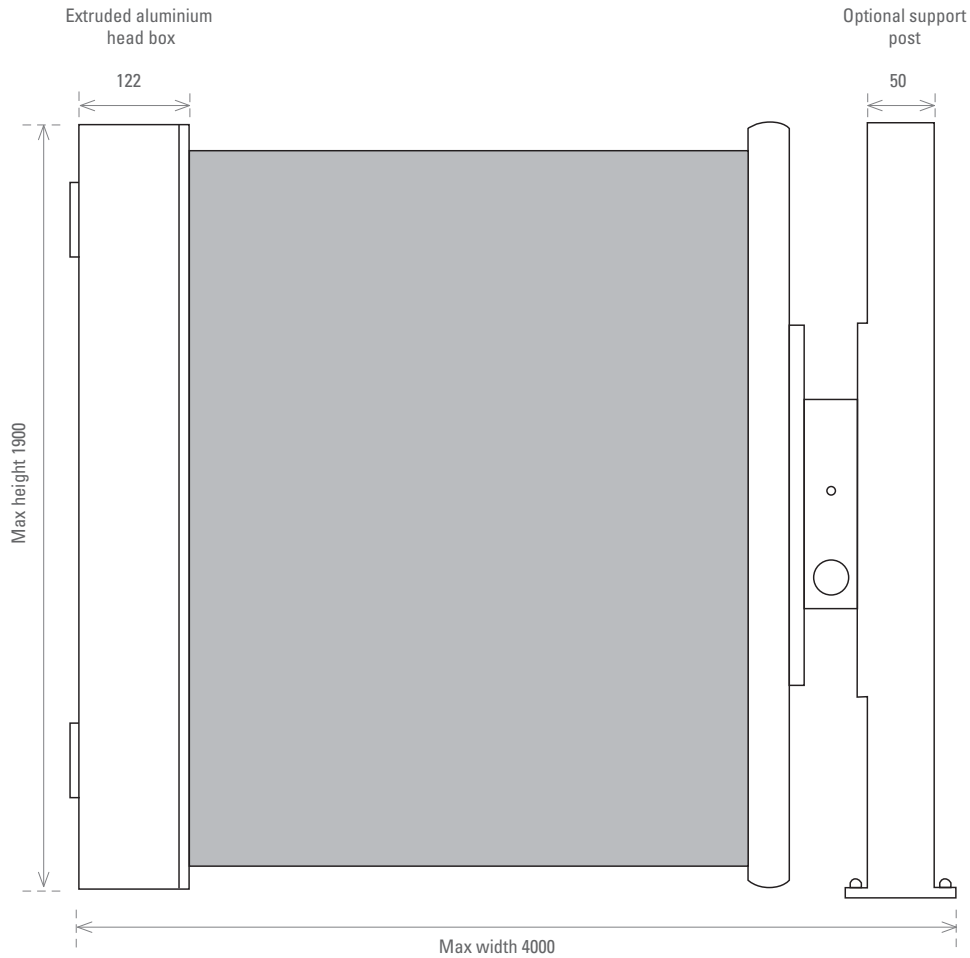

# INTIMA TI 125 RETRACTABLE PRIVACY SCREEN SPECIFICATIONS

Please note illustrations are not to scale. All measurements are in millimetres. Please contact your Tecnic representative for additional information.

<b>SIZES</b>				
WIDTH	Max 4000mm			
HEIGHT	1100/1500/1900mm			
<b>COLOURS</b>				
STANDARD	3 standard colours: White/White Aluminium/Black			
OPTIONAL	200 custom RAL colours to choose from			
<b>OPERATION</b>				
MANUAL	Hand drawn against heavy duty spring mechanism			
<b>FRONT BAR</b>				
MATERIAL	6061 grade extruded aluminium with powder coat finish			
<b>HEAD BOX</b>				
MATERIAL	6061 grade extruded aluminium			
<b>TOP ROLLER</b>				
MATERIAL	6060 grade extruded aluminium			
DIAMETER	75mm			
<b>MOUNTING BRACKETS</b>				
MATERIAL	Heavy duty drop-forced aluminium			
<b>FABRIC</b>				
MARINE GRADE ACRYLIC	100% dope dyed acrylic "Sunacrylic" fibre - Orchestra, Symphony, Opera ranges are available			
SUNSCREEN MESH	High tenacity polyester core yarn sunscreen - Soltis 86 (15% openness) 92/93 (5% openness) ranges			
<b>STANDARD COLOUR OPTIONS</b>				
OR CUSTOM COLOUR ON REQUEST	<table border="1"> <tr> <td>White/RAL 9016</td> <td>White Aluminium/RAL 9006</td> <td>Black/RAL 8022</td> </tr> </table>	White/RAL 9016	White Aluminium/RAL 9006	Black/RAL 8022
White/RAL 9016	White Aluminium/RAL 9006	Black/RAL 8022		